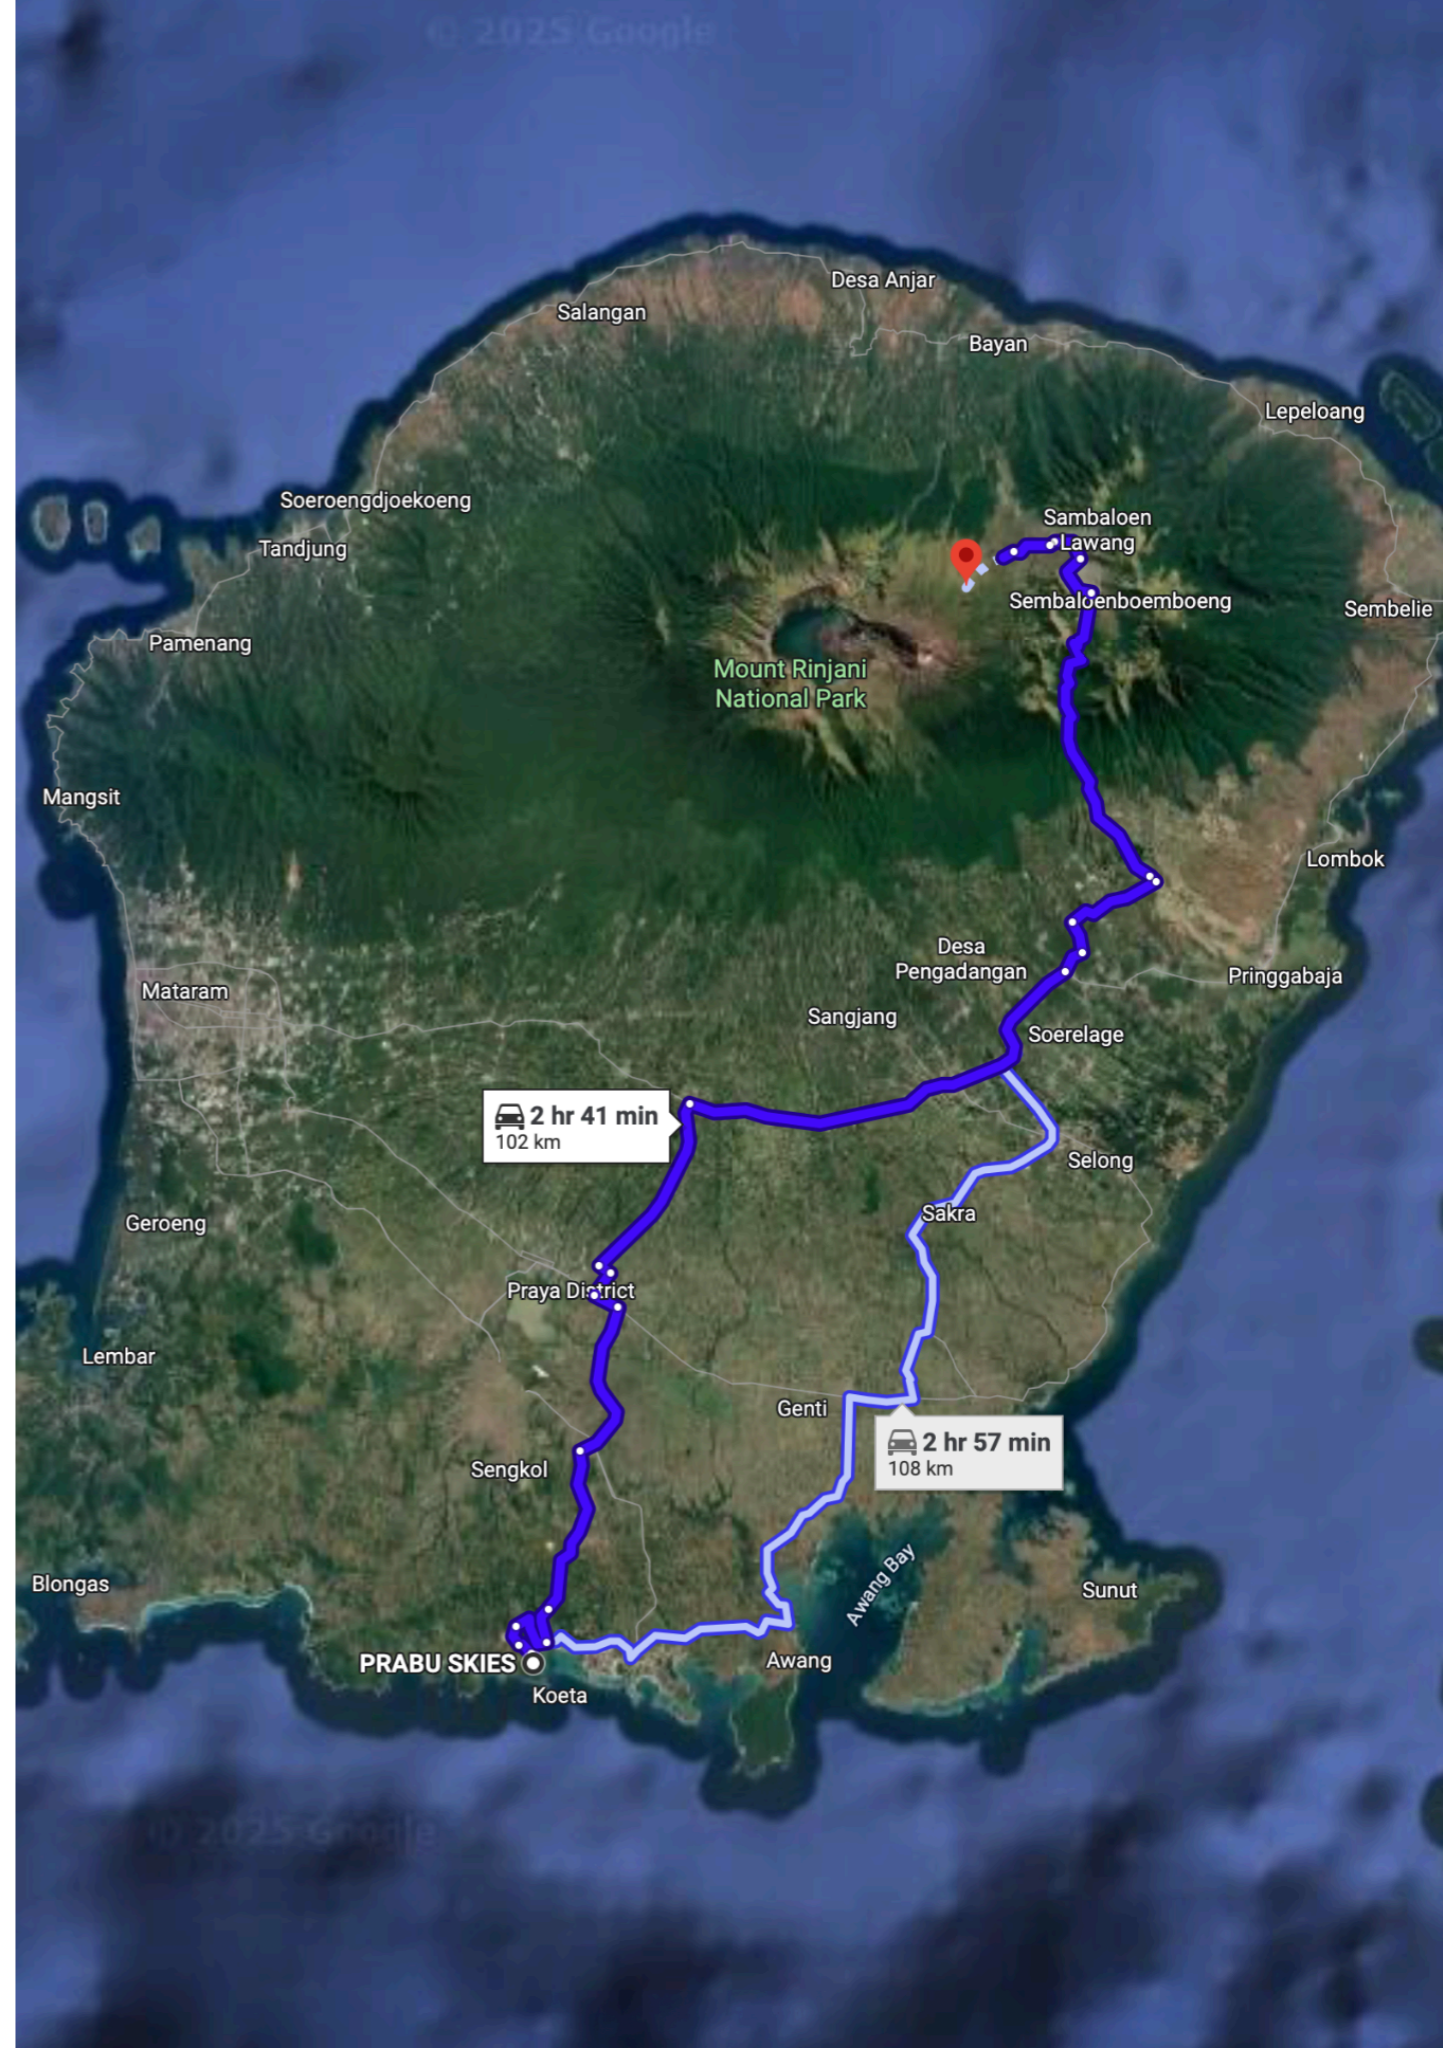

LOMBOK

Limited to 8 Red Dot pilots

May 8-15, 2026

Red Dot Paragliding

PRABU

Red Dot Paragliding

PRABU

LOMBOK

Limited to 8 Red Dot pilots

May 8-15, 2026

Subject to weather and team competency, our club trip *aims* to cover 3 sites:

- (1) Sembalun (Dewi Anjani)
- (2) Kuta (Prabu + Areguling + Merese)
- (3) Rinjani (option)

Our primary site is Sembalun; a a beginner site with reasonable XC.

Kuta is a local soaring site.

And, Rinjani, Indonesia's 2nd highest volcano (after Mount Kerinci), would be a hike-fly site.

SEMBALUN LOMBOK

DEWI ANJANI

SEMBALUN

LOMBOK

DEWI ANJANI

RINJANI

LOMBOK

Limited to 8 Red Dot pilots

PROGRAMME ITINERARY (SUBJECT TO WEATHER)